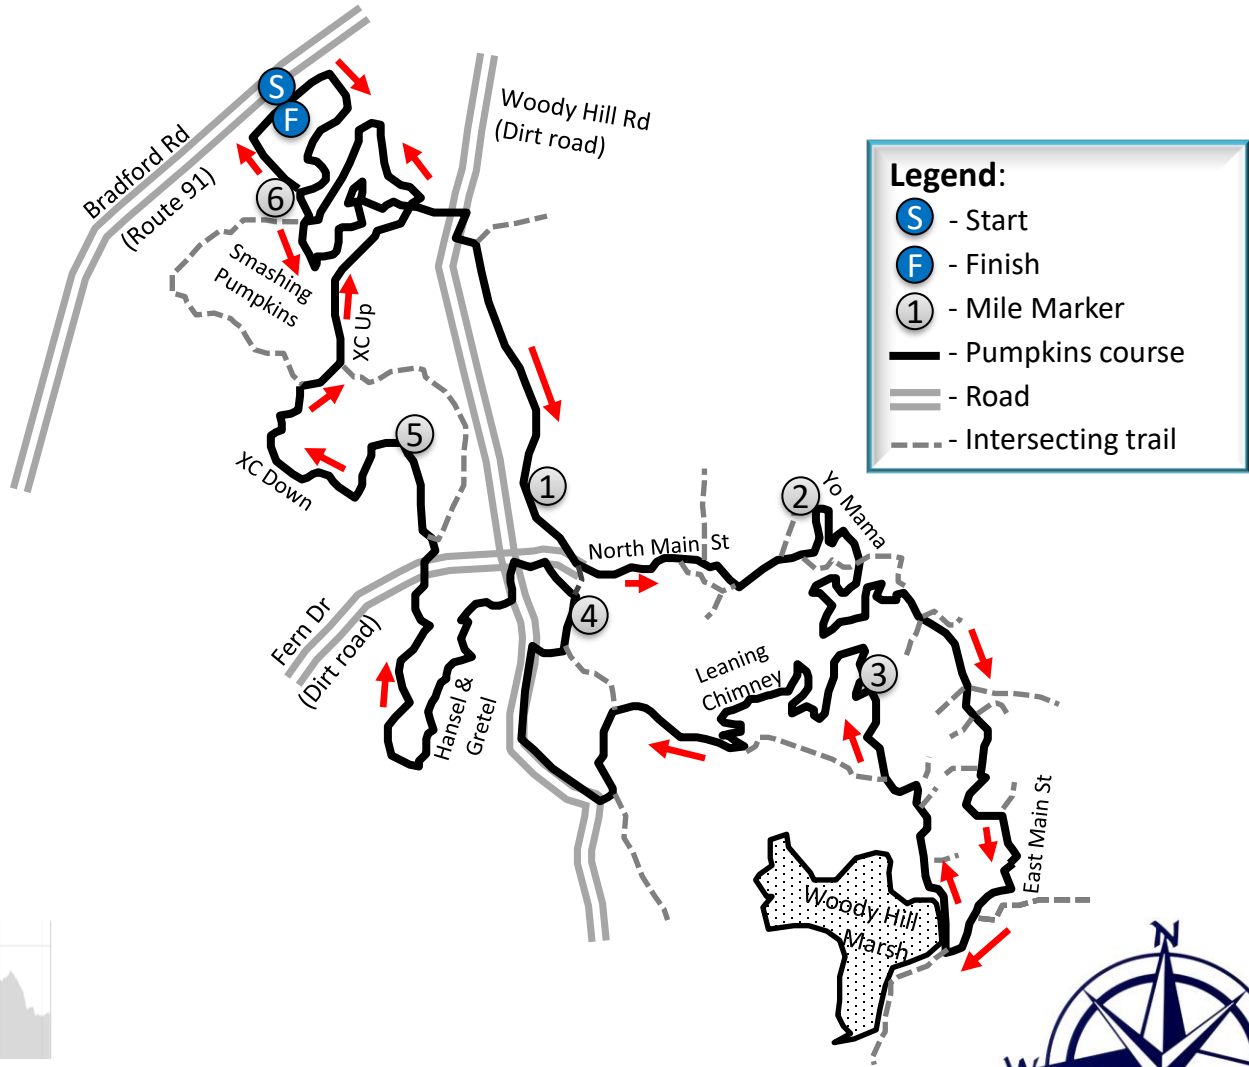

Run for the Pumpkins 10K Course Map

Westerly Track & Athletic Club

Recreation Department

WESTERLY MUNICIPAL
LAND TRUST

Legend:

- S - Start
- F - Finish
- 1 - Mile Marker
- Pumpkins course
- Road
- Intersecting trail

10K course splits from 5K course just after Mile 1, and rejoins 5K course at Mile 4