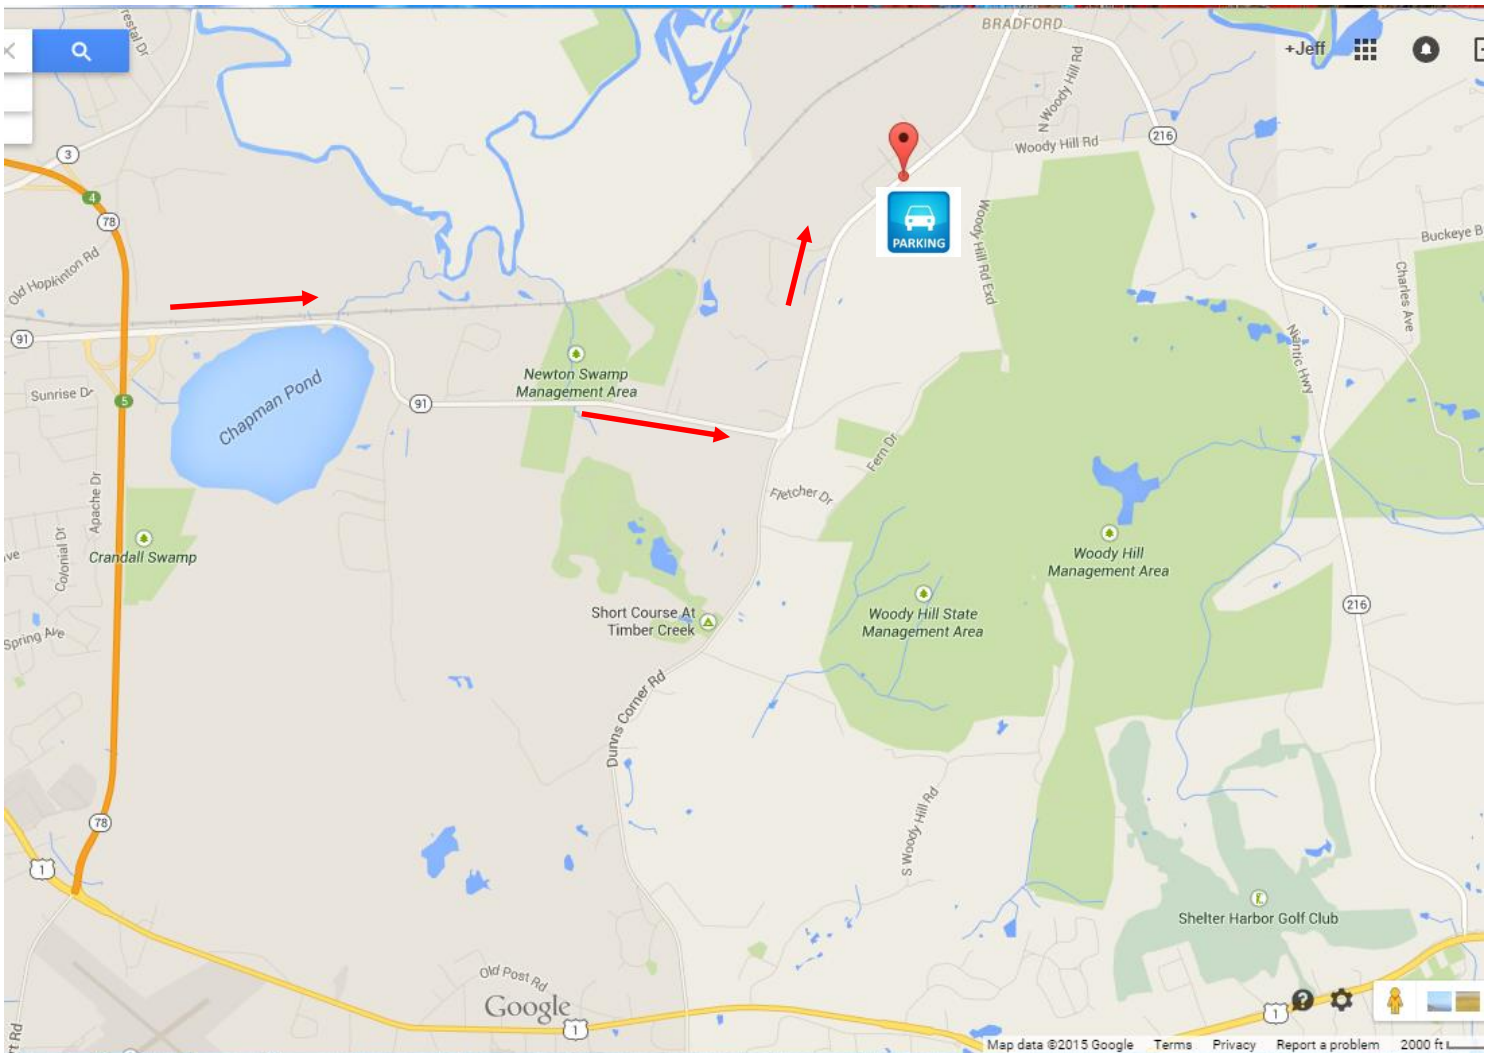

Westerly Track & Athletic Club

Run for the Pumpkins

5K Trail Race

Location: Bradford Preserve, 199 Bradford Road (Route 91), Westerly, RI

Directions:

FROM CT: I-95 North to Exit 92. Take right at end of ramp (Rte 2). Follow to Rte 78. **Follow Rte 78 East to exit 5, Route 91 East. Take right at bottom of ramp. Follow Route 91 East approximately 2.5 miles to Bradford Preserve, which will be a large open field on your right.

FROM RI: I-95 South to Exit 1. Take right at end of ramp (Rte 3). Go approximately 5 miles to Rte 78 junction. Get onto Rte 78 East. See ** above for rest of direction.