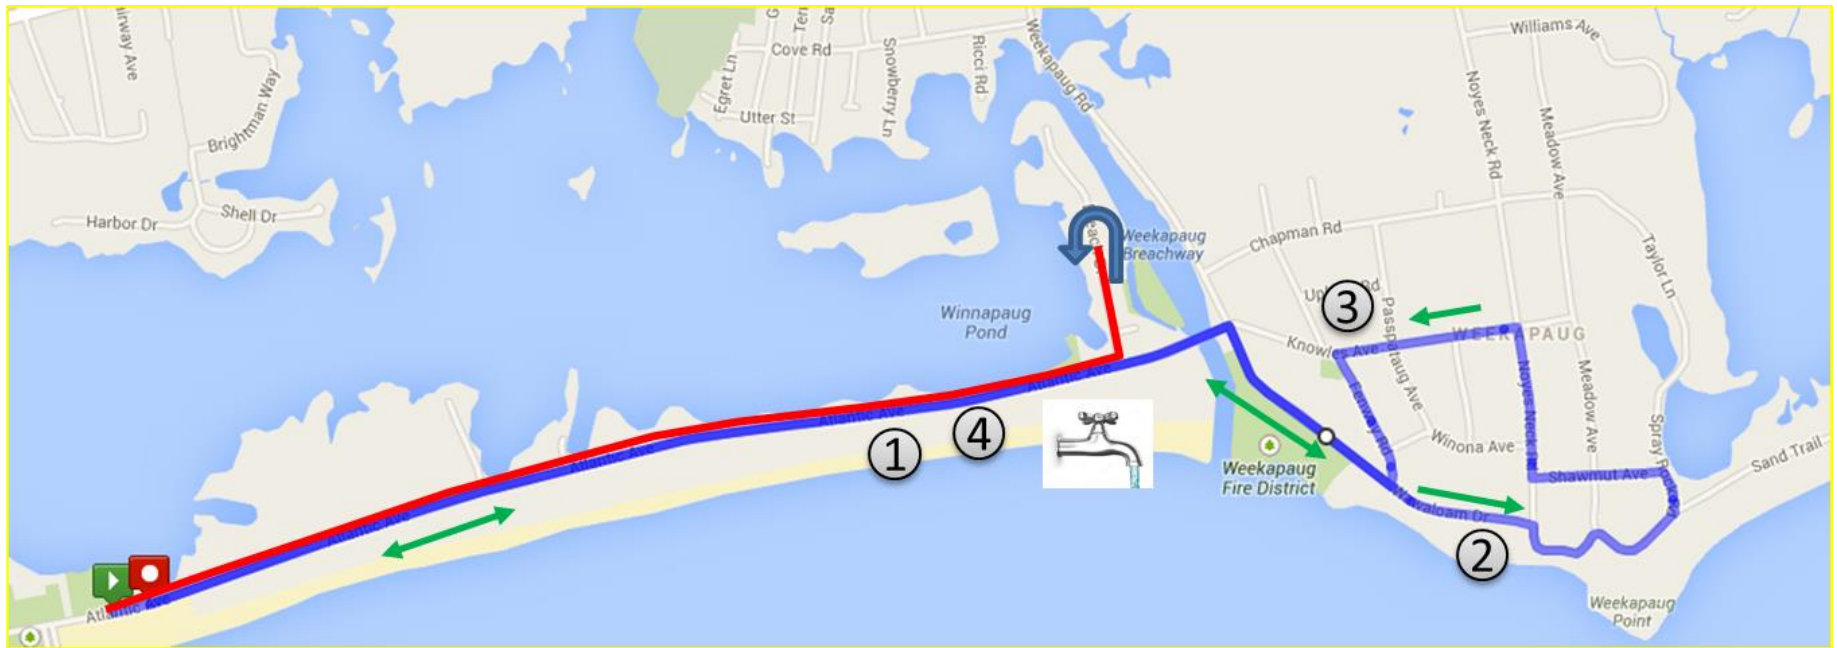

# Westerly Track & Athletic Club Clamdigger Courses

**Course:** Course is flat, fast, out and back. All races start at same location and time from Town Beach. 5K course will turn left at Breach Drive (just before Weekapaug Breachway) and head to a cone turnaround, whereas 5-Mile course will continue over the Breachway and for a short loop in Weekapaug before returning.

**Legend:**

 - Mile Marker	 - 5K Course
 - Water Stop	 - 5-Mile Course
	 - Cone Turnaround