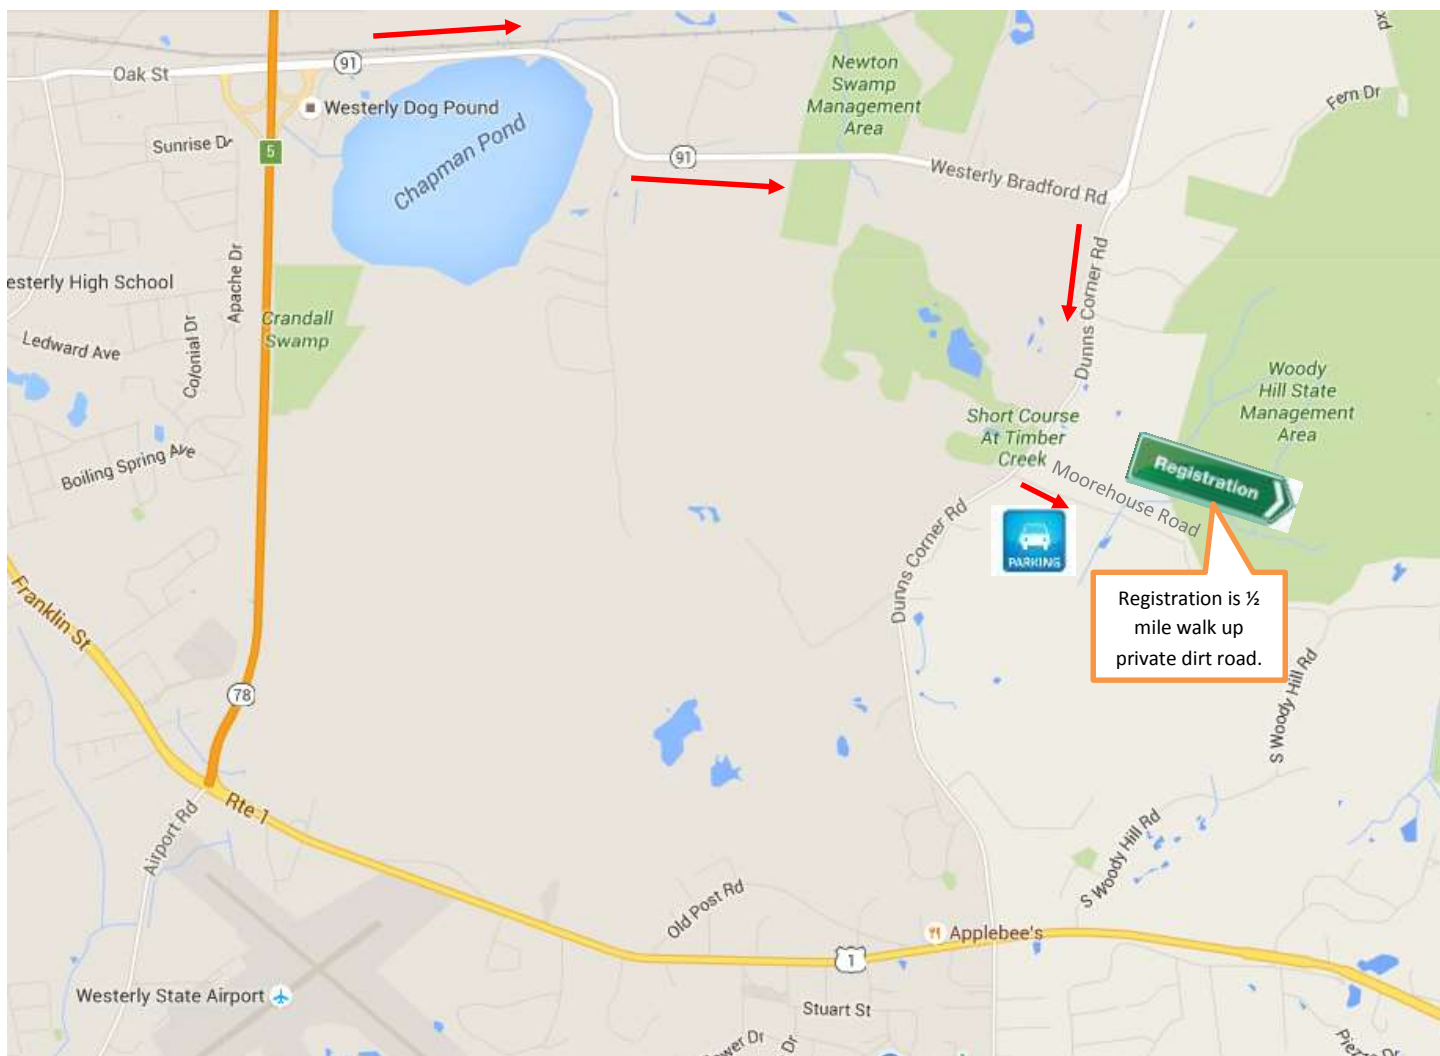

Westerly Track & Athletic Club Wahaneeta Trail 5K Directions

Location: Wahaneeta Preserve, Moorehouse Road, Westerly, RI

Directions:

FROM CT: I-95 North to Exit 92. Take right at end of ramp (Rte 2). Follow to Rte 78. **Follow Rte 78 East to exit 5, Route 91 East. Take right at bottom of ramp. Follow Route 91 East approximately 2.2 miles to McGowan Corners, a major intersection where you can only go left or right. Turn right onto Dunns Corners Bradford Road and follow for 0.7 miles. Turn left onto Moorehouse Road (you'll see signs for National Little League). Volunteers will direct you to parking.

FROM RI: I-95 South to Exit 1. Take right at end of ramp (Rte 3). Go approximately 5 miles to Rte 78 junction. Get onto Rte 78 East. See ** above for rest of direction.