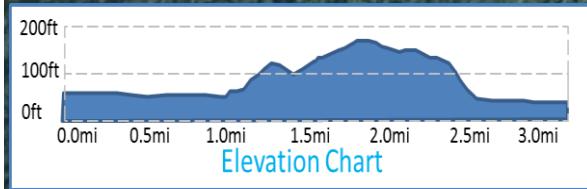

Westerly High School 5K Cross Country Course

Course Address:
Bradford Preserve,
199 Bradford Road
(Route 91),
Westerly, RI

Field start:
Two loops clockwise before entering trails.

Field finish:
One-half loop counter-clockwise after exiting trails.

WESTERLY MUNICIPAL
LAND TRUST

Course maintained by
Westerly Track & Athletic Club
and
Westerly Municipal Land Trust

Legend:

- S - Start
- F - Finish
- 1 - Mile Marker
- - Field start/finish
- - Course trail
- - Intersecting trail