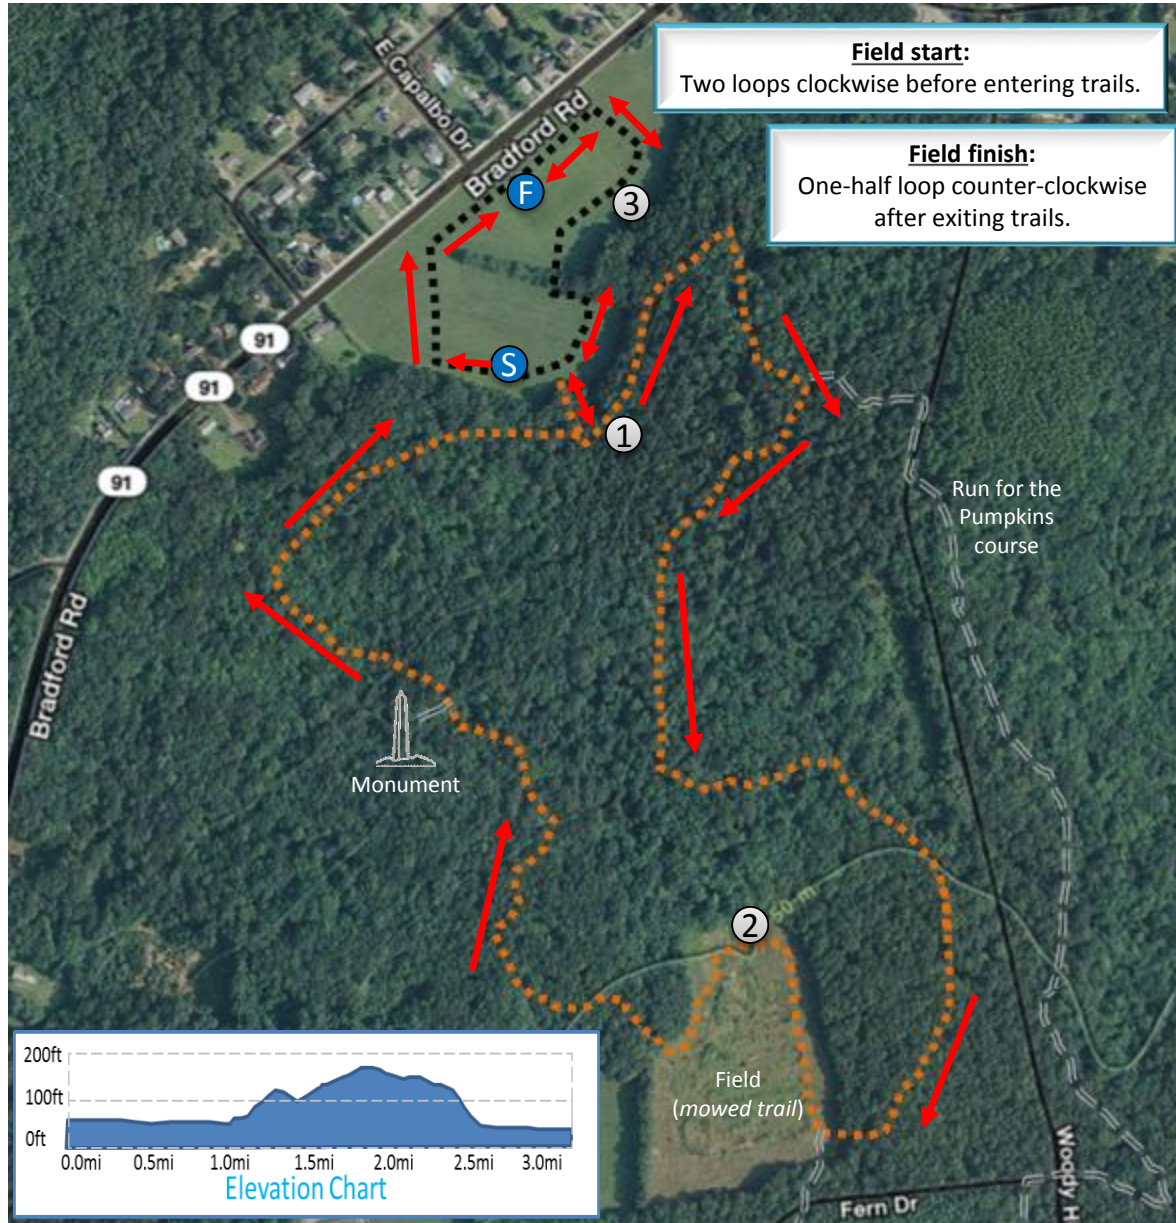

Westerly High School 5K Cross Country Course

Course Address:
Bradford Preserve,
199 Bradford Road
(Route 91),
Westerly, RI

Field start:
Two loops clockwise before entering trails.

Field finish:
One-half loop counter-clockwise after exiting trails.

WESTERLY MUNICIPAL
LAND TRUST

Course maintained by
Westerly Track & Athletic Club
and
Westerly Municipal Land Trust

Legend:

- S - Start
- F - Finish
- 1 - Mile Marker
- - Field start/finish
- - Course trail
- - Intersecting trail

Wheel-measured August 30, 2016

Westerly High School 5K Cross Country Course: Start / Finish Field Inset