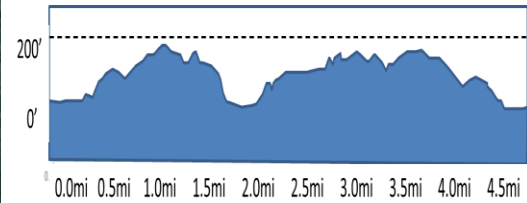

Run for the Pumpkins 8K Course Map

Westerly Track & Athletic Club

Recreation Department

WESTERLY MUNICIPAL
LAND TRUST

Note: We have been advised in 2021 that there is a wetlands issue on this portion of trail. If unresolved prior to race day, plan is to reroute this section back down the parallel and unaffected white trail.

Course Address:
Bradford Preserve,
199 Bradford Road
(Route 91),
Westerly, RI

Field start:
Start at sign post near bleachers; one-half perimeter loop clockwise before entering trails.

Field finish:
Straight across field to bleachers after exiting trails.

Elevation Chart

Legend:
 S - Start
 F - Finish
 ① - Mile Marker
 — - Pumpkins course
 — - new section for 8K

Wheel-measured October 1, 2016