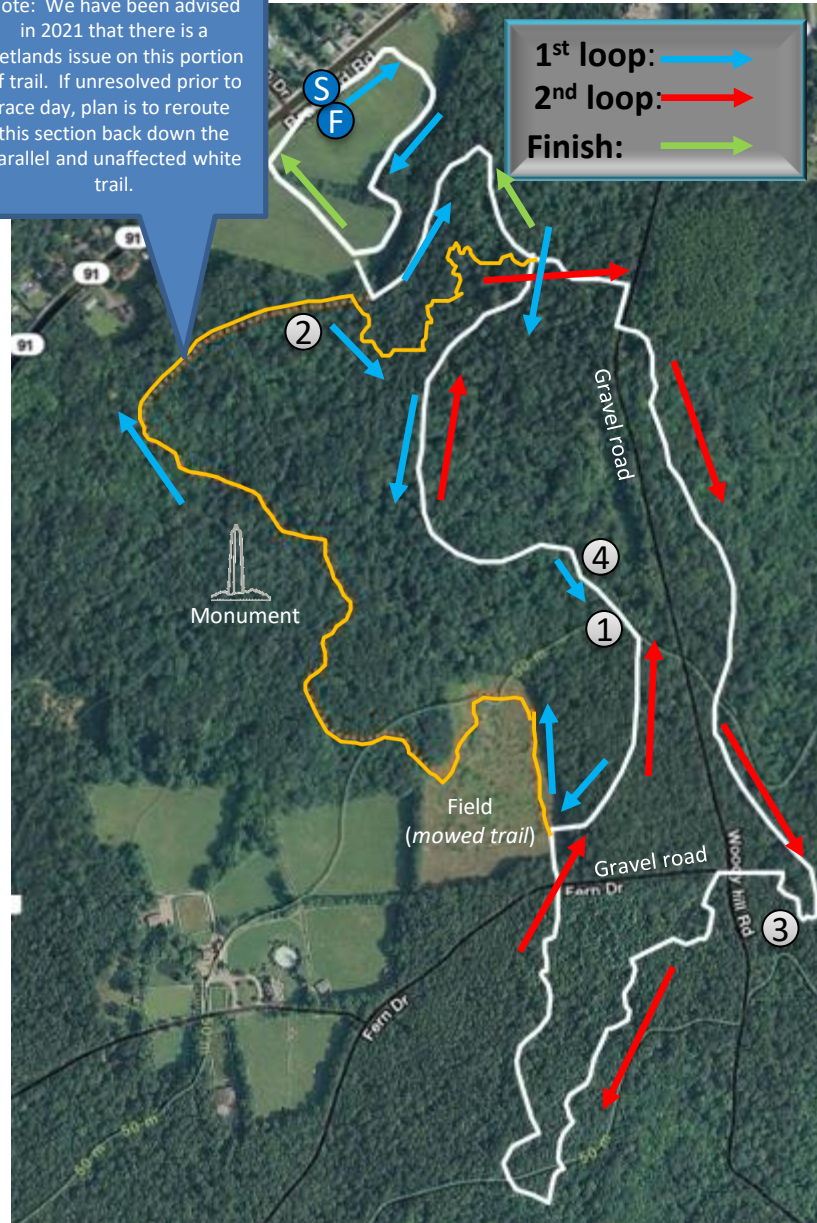

Run for the Pumpkins 8K Course Map

Westerly Track & Athletic Club

Recreation Department

WESTERLY MUNICIPAL
LAND TRUST

Note: We have been advised in 2021 that there is a wetlands issue on this portion of trail. If unresolved prior to race day, plan is to reroute this section back down the parallel and unaffected white trail.

Course Address:
Bradford Preserve,
199 Bradford Road
(Route 91),
Westerly, RI

Field start:
Start at sign post near bleachers; one-half perimeter loop clockwise before entering trails.

Field finish:
Straight across field to bleachers after exiting trails.

Elevation Chart

Legend:
 S - Start
 F - Finish
 ① - Mile Marker
 — - Pumpkins course
 — - new section for 8K

Wheel-measured October 1, 2016