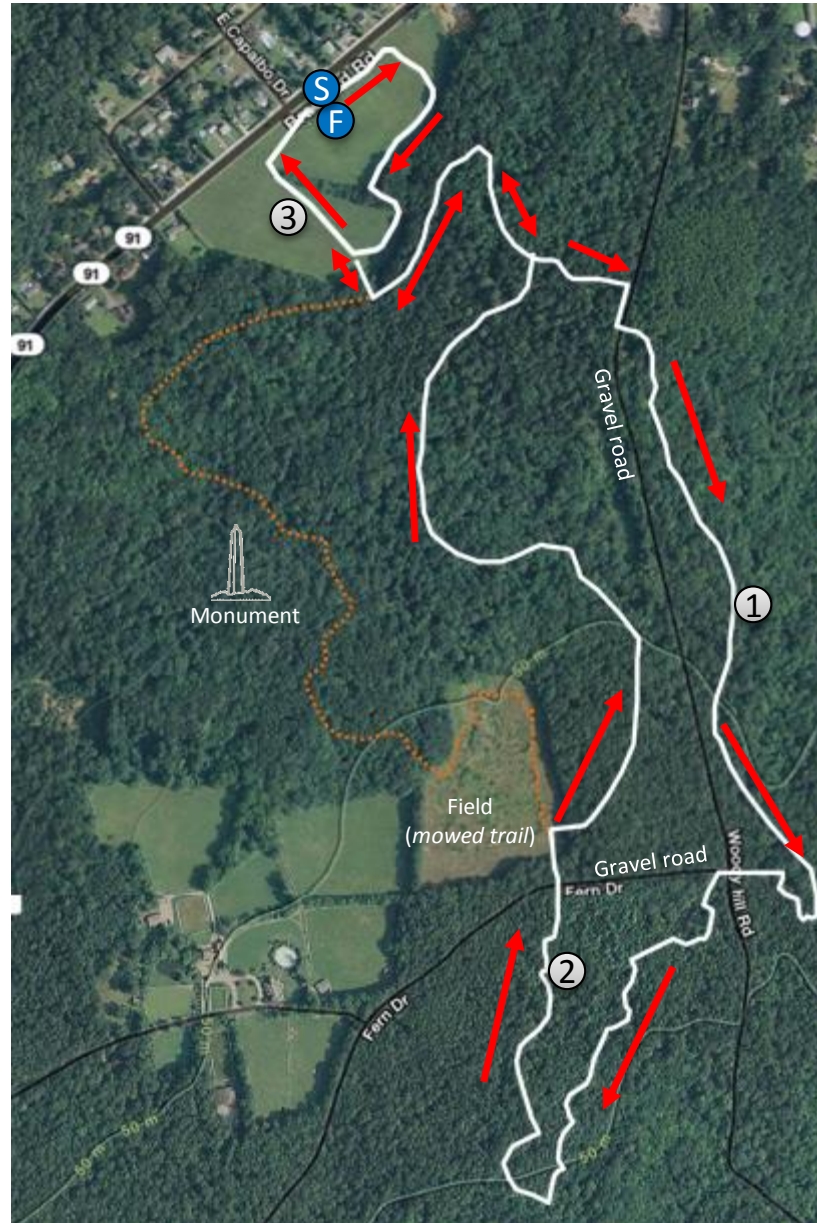

Run for the Pumpkins Course Map

Westerly Track & Athletic Club

Recreation Department

WESTERLY MUNICIPAL
LAND TRUST

Wheel-measured October 1, 2016

Course Address:

Bradford Preserve,
199 Bradford Road
(Route 91),
Westerly, RI

Field start:

Start at sign post near bleachers; one-half perimeter loop clockwise before entering trails.

Field finish:

Straight across field to bleachers after exiting trails.

Elevation Chart

Legend:

- S - Start
- F - Finish
- 1 - Mile Marker
- Pumpkins course
- XC trail