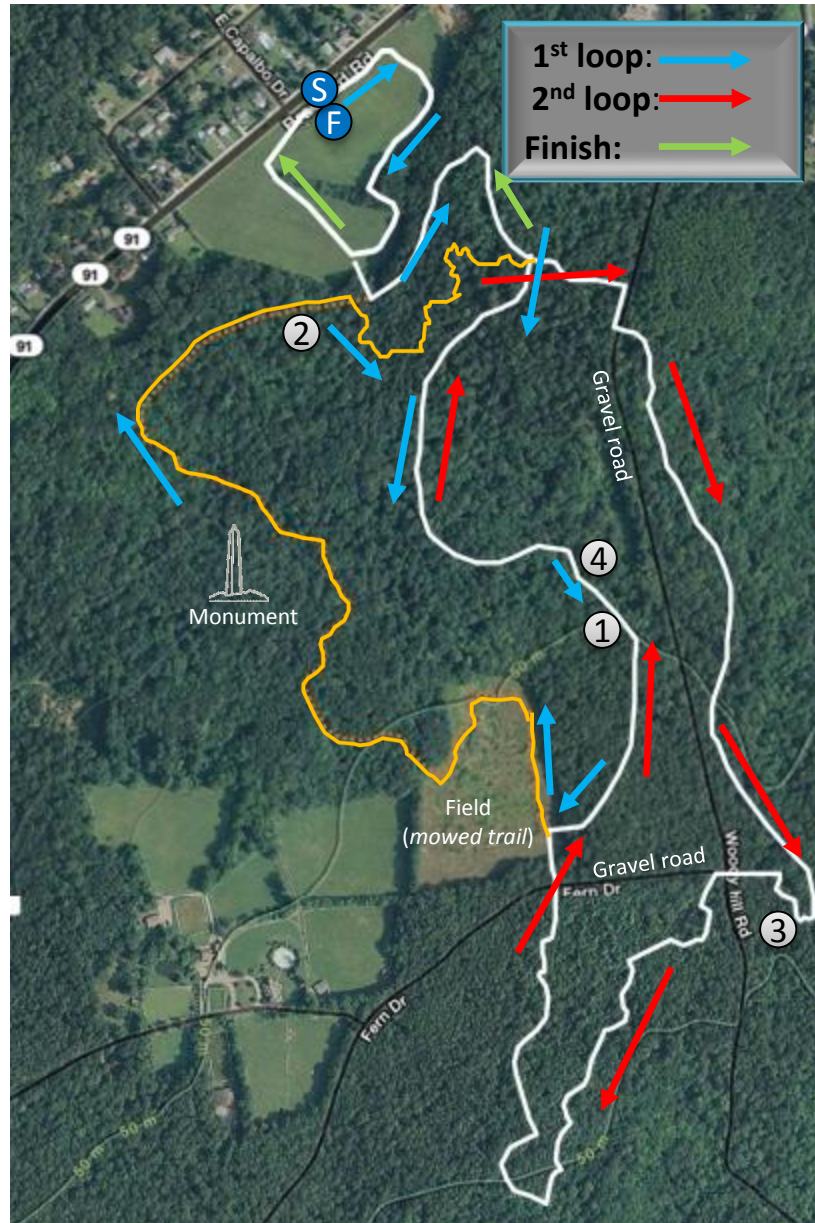

# Run for the Pumpkins 8K Course Map

Westerly Track & Athletic Club

Recreation Department

WESTERLY MUNICIPAL  
LAND TRUST

Wheel-measured October 1, 2016

**Course Address:**  
Bradford Preserve,  
199 Bradford Road  
(Route 91),  
Westerly, RI

**Field start:**  
Start at sign post near bleachers; one-half  
perimeter loop clockwise before entering  
trails.

**Field finish:**  
Straight across field to bleachers  
after exiting trails.

Elevation Chart

**Legend:**  
S - Start  
F - Finish  
1 - Mile Marker  
 - Pumpkins course  
 - new section for 8K