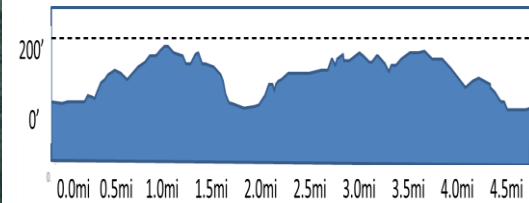

# Run for the Pumpkins 8K Course Map

Westerly Track & Athletic Club

Recreation Department

WESTERLY MUNICIPAL  
LAND TRUST

Wheel-measured October 1, 2016

**Course Address:**  
Bradford Preserve,  
199 Bradford Road  
(Route 91),  
Westerly, RI

**Field start:**  
Start at sign post near bleachers; one-half  
perimeter loop clockwise before entering  
trails.

**Field finish:**  
Straight across field to bleachers  
after exiting trails.

Elevation Chart

**Legend:**  
S - Start  
F - Finish  
1 - Mile Marker  
 - Pumpkins course  
 - new section for 8K