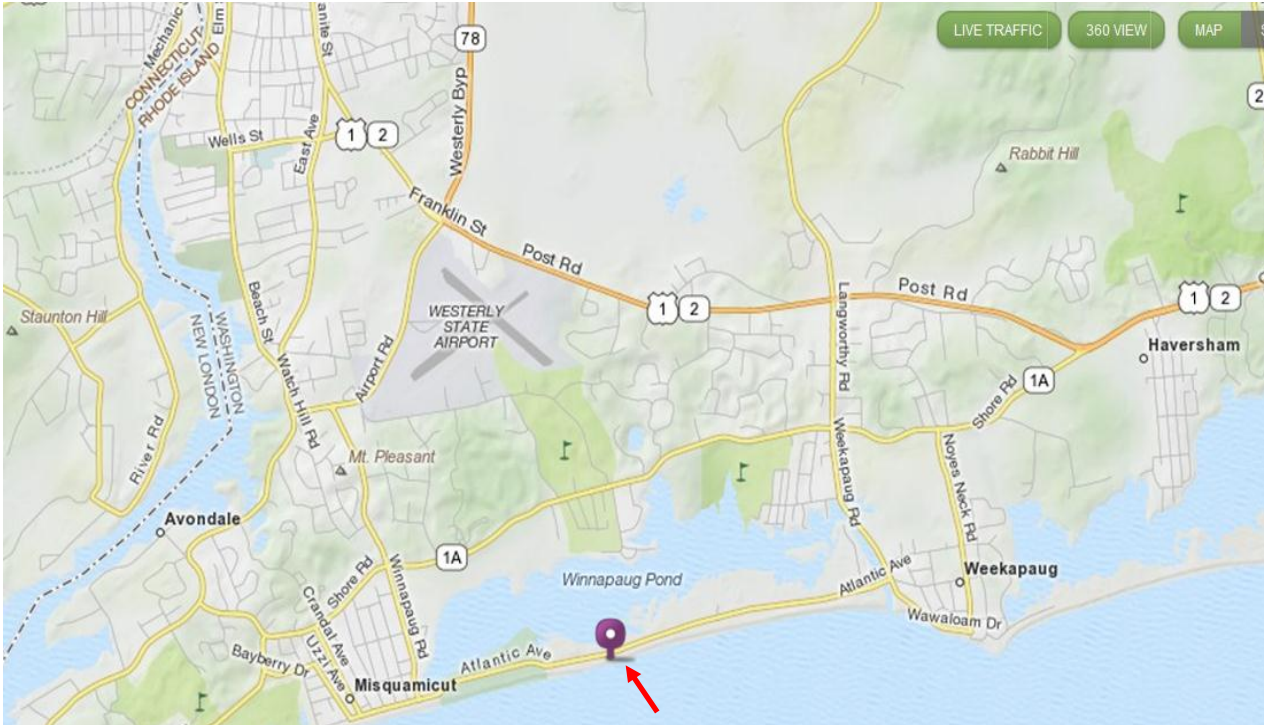

Westerly Track & Athletic Club Clamdigger

Location: Westerly Town Beach Pavilion, 365 Atlantic Avenue, Westerly, RI 02891

Directions:

FROM CT: I-95N to Exit 92. Take right at end of ramp (Rt 2). Follow to junction with Rt 78. Take Rt 78 to end, straight thru light (Intersection Rt 1) and onto Airport Road. ***Continue straight for about 1.2 miles and make left at stop sign on to Winnapaug Road. Go straight thru first inter-section and left on Atlantic Ave. Go about 1 mile, Westerly Town Beach pavilion is on the right.

FROM RI: I-95 South to Exit 1. Take right at end of ramp (Rte 3). Go approximately 5 miles to Rte 78 junction. Get onto Rte 78 East. See ** above for rest of direction.